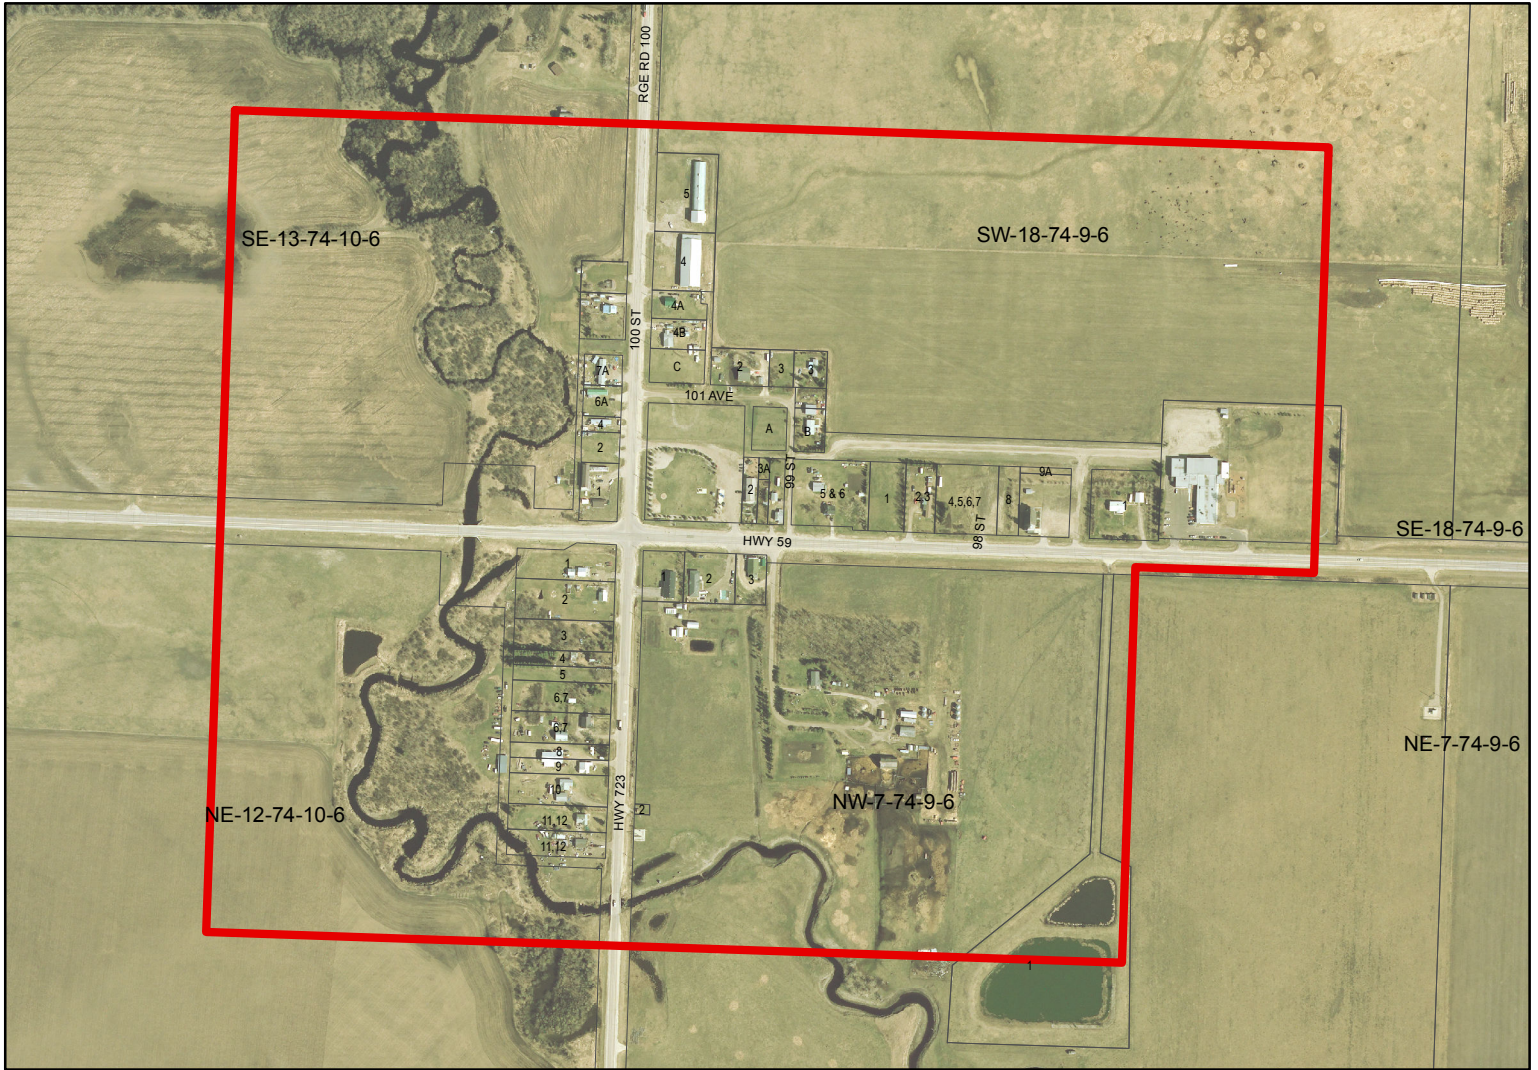

Hamlet of Valhalla Centre

1:7,460

 Hamlet Boundary

Map created and maintained by the Planning Department, July 2015

The County of Grande Prairie No. 1 makes no representation or warranties regarding the information contained in this document, including, without limitation, whether the said information is accurate or complete. Persons using this document do so solely at their own risk, and the County of Grande Prairie No. 1 shall have no liability to such persons for any loss or damage whatsoever. Names may appear different than how they are registered with Alberta Land Titles. This document may not be copied or distributed to any other person without the express written consent of the County of Grande Prairie No. 1. Not responsible for errors or omissions.