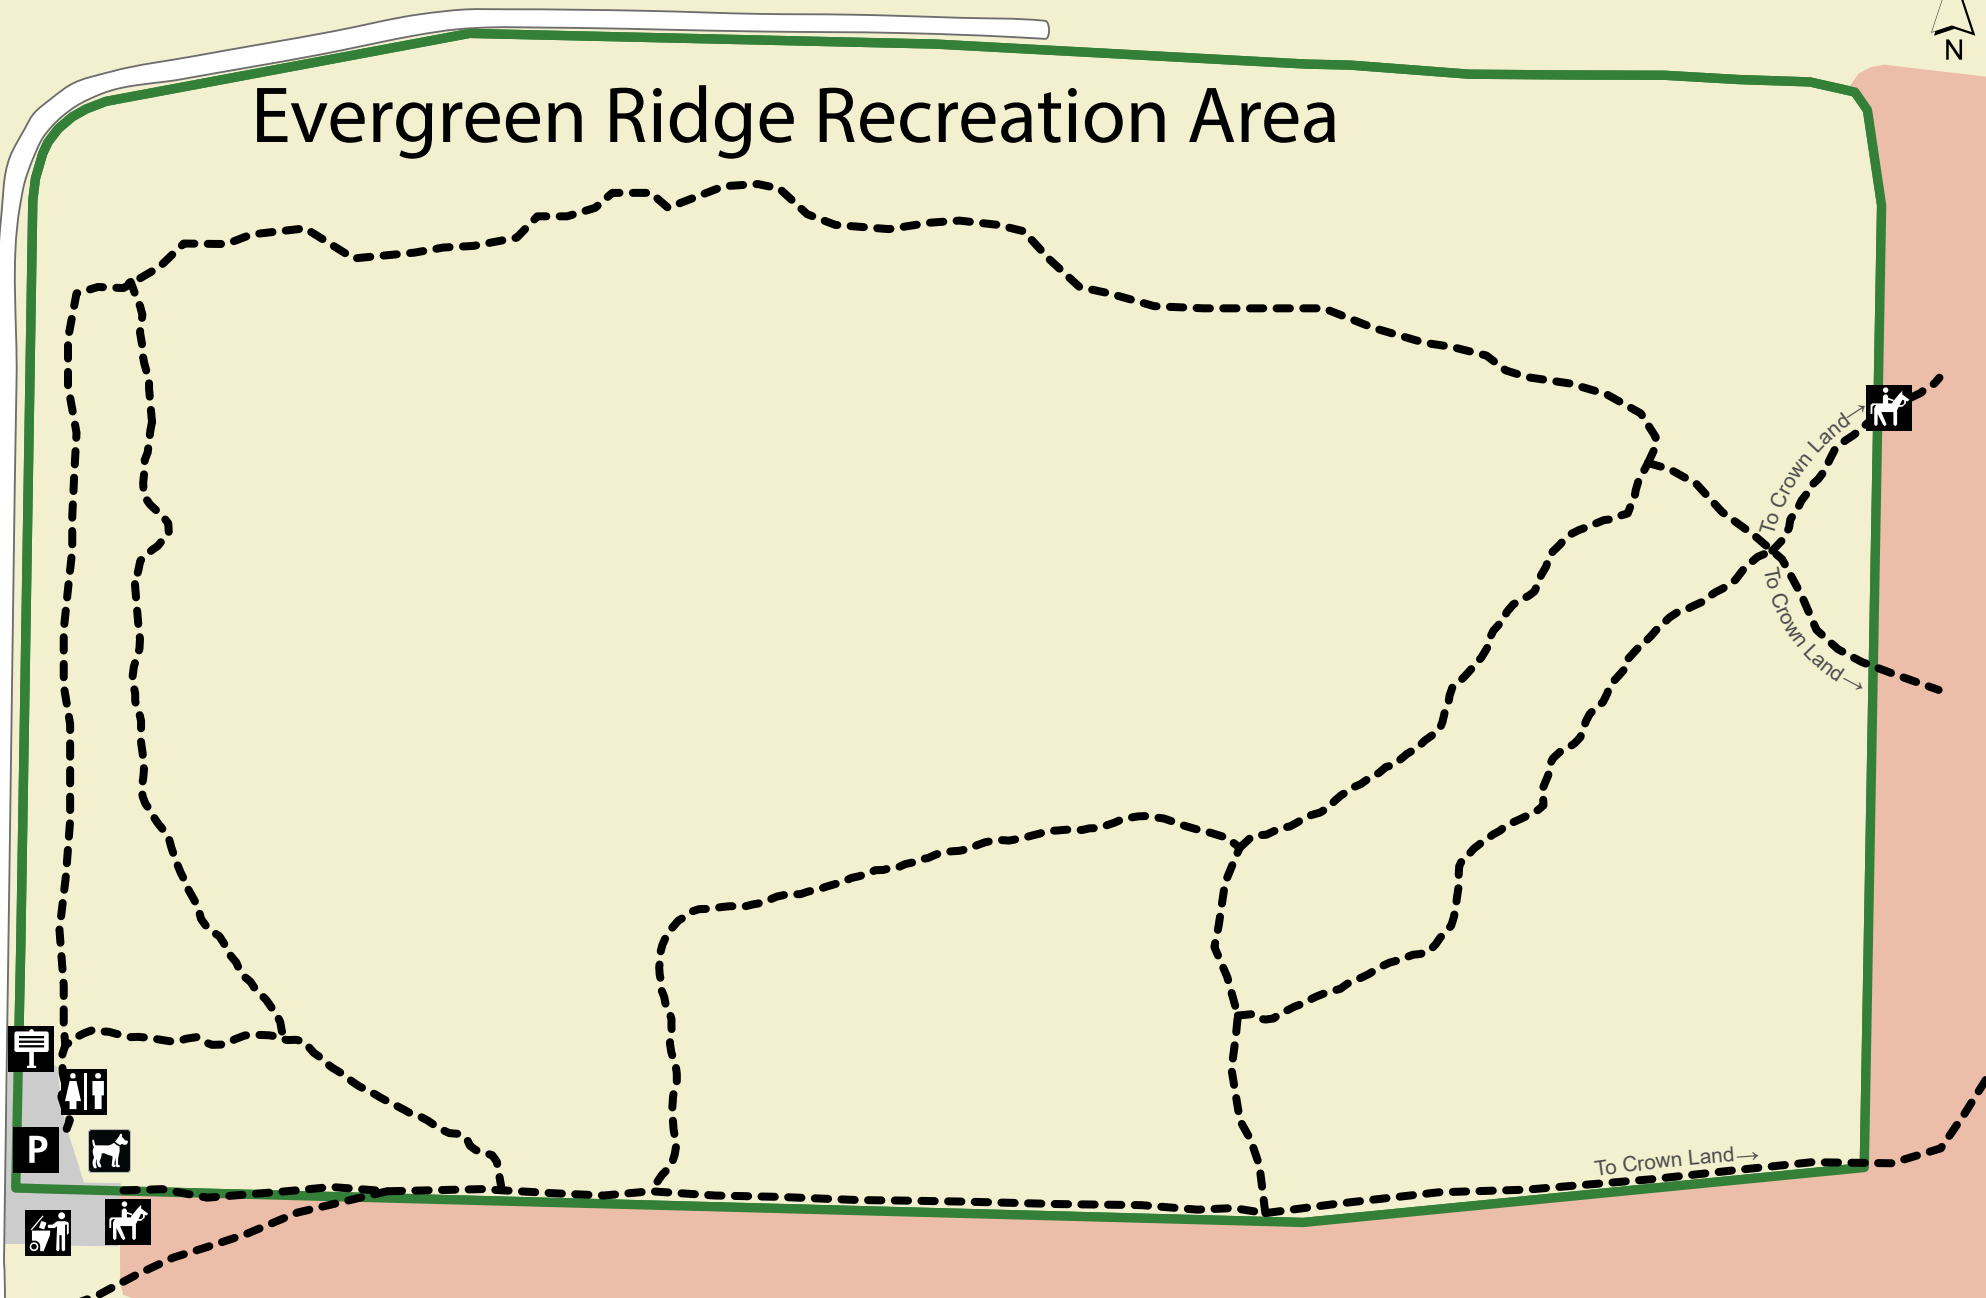

Evergreen Ridge Recreation Area

- | | | | | |
|------------|----------|------------------|------------------|--------------------------|
| Info Kiosk | Parking | Garbage | Multi-Use Trails | Recreation Area Boundary |
| Doggy Bags | Restroom | Horse Stile Gate | Atco Powerline | Roads |